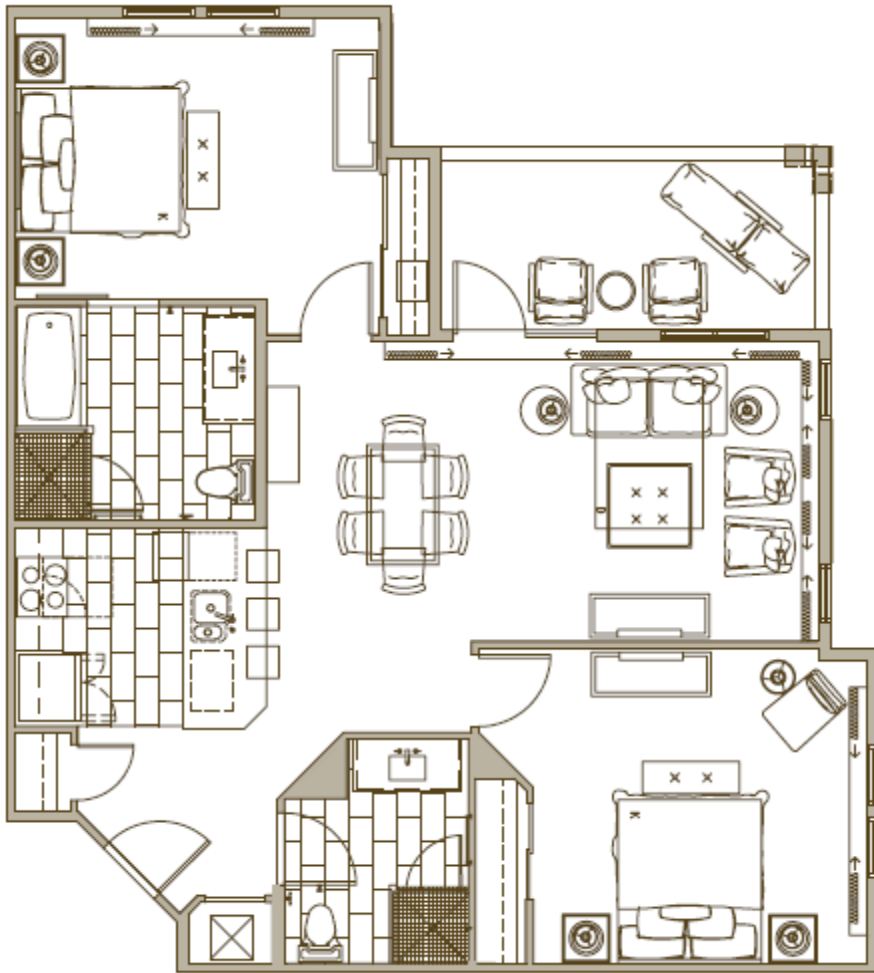

two-bedroom suite *(actual floor plans may vary)*

suite entry

Custom decorative wood paneled entry door. Custom designed entry welcome light.

kitchens

Wooden slab cabinets with oak finish and stainless steel finished pulls on lower cabinets. Solid granite slab countertops with matching granite tile backsplash. Stainless steel appliances: dishwasher, refrigerator, electric range, and microwave. Double basin stainless steel sink with brushed nickel finish. Breakfast bar with stools (in most suites).

living and dining rooms

Modern and comfortable custom built furniture in a dark walnut finish. Upholstered furniture in colors inspired by the Napa landscape. Custom ottoman/coffee table, with tufted leather finish top and espresso stained tapered legs. Pull out sleeper sofa. 32" flat screen wall mounted television. Black out curtains. Custom colored carpet.

bedrooms

Legendary Heavenly Bed® and luxurious white bed linens. Custom elegant bed bench with an upholstered top and espresso stained tapered legs (in most suites). Modern and comfortable custom built furniture in a dark walnut finish. 27" flat screen wall.