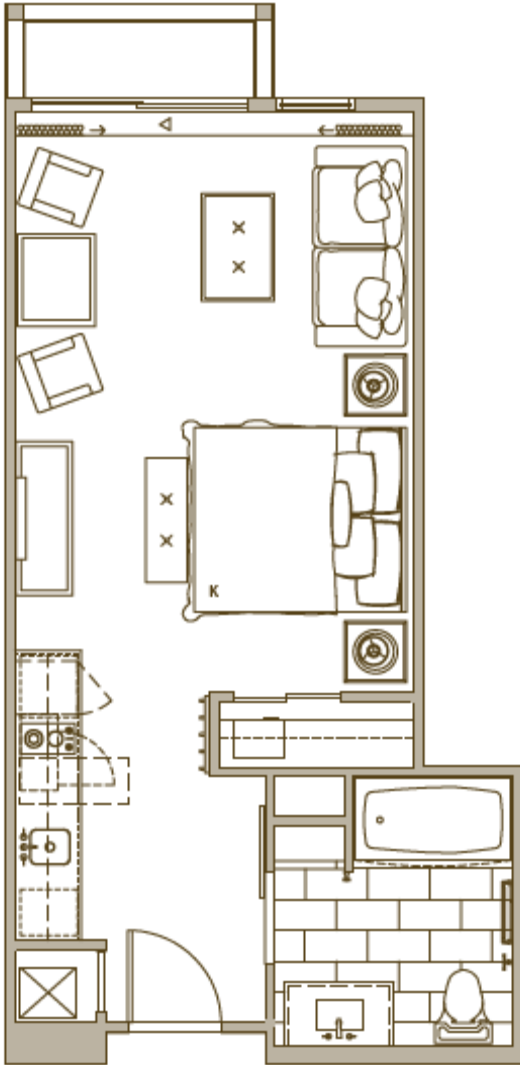

deluxe room *(actual floor plans may vary)*

entry

Custom decorative wood paneled entry door. Custom designed entry welcome light.

kitchens

Wooden slab cabinets with oak finish and stainless steel finished pulls on lower cabinets. Solid granite slab countertops with matching granite tile backsplash. Stainless steel appliances: under counter compact refrigerator, electric two burner cook top, microwave, compartment sink, and dishwasher.