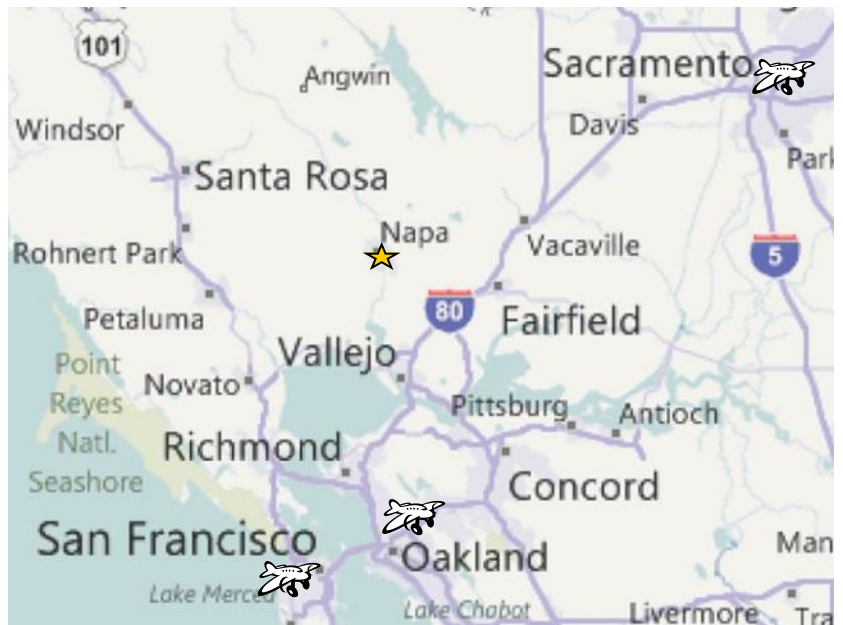

Weather & Travel

TRAVEL TO THE WESTIN VERASA NAPA

The Westin Verasa Napa is located approximately 58 miles north of the San Francisco International Airport, 50 miles north of the Oakland Airport, and 64 miles from the Sacramento Airport. The Napa Valley Airport is located approximately 7 miles south of the resort with a runway of 5000 feet. The Westin Verasa Napa is located in the heart of downtown Napa.

WEATHER AND EVENT PLANNING

The Westin Verasa Napa is a year-round resort destination, but our indoor-outdoor atmosphere requires that we plan for many types of weather. Umbrellas and parasols provide additional shade during the warmer months, while cooler months may lend themselves more appropriately to indoor venues. Please check the following estimated monthly temperatures to assist with event planning:

Monthly Averages for Napa, CA		
MONTH	AVG. HIGH	AVG. PRECIP
Jan	57°F	5.35 in.
Feb	62°F	5.03 in.
Mar	65°F	4.09 in.
Apr	71°F	1.45 in.
May	75°F	0.78 in.
Jun	81°F	0.16 in.
Jul	83°F	0.05 in.
Aug	82°F	0.11 in.
Sep	82°F	0.41 in.
Oct	76°F	1.43 in.
Nov	64°F	3.72 in.
Dec	57°F	3.88 in.